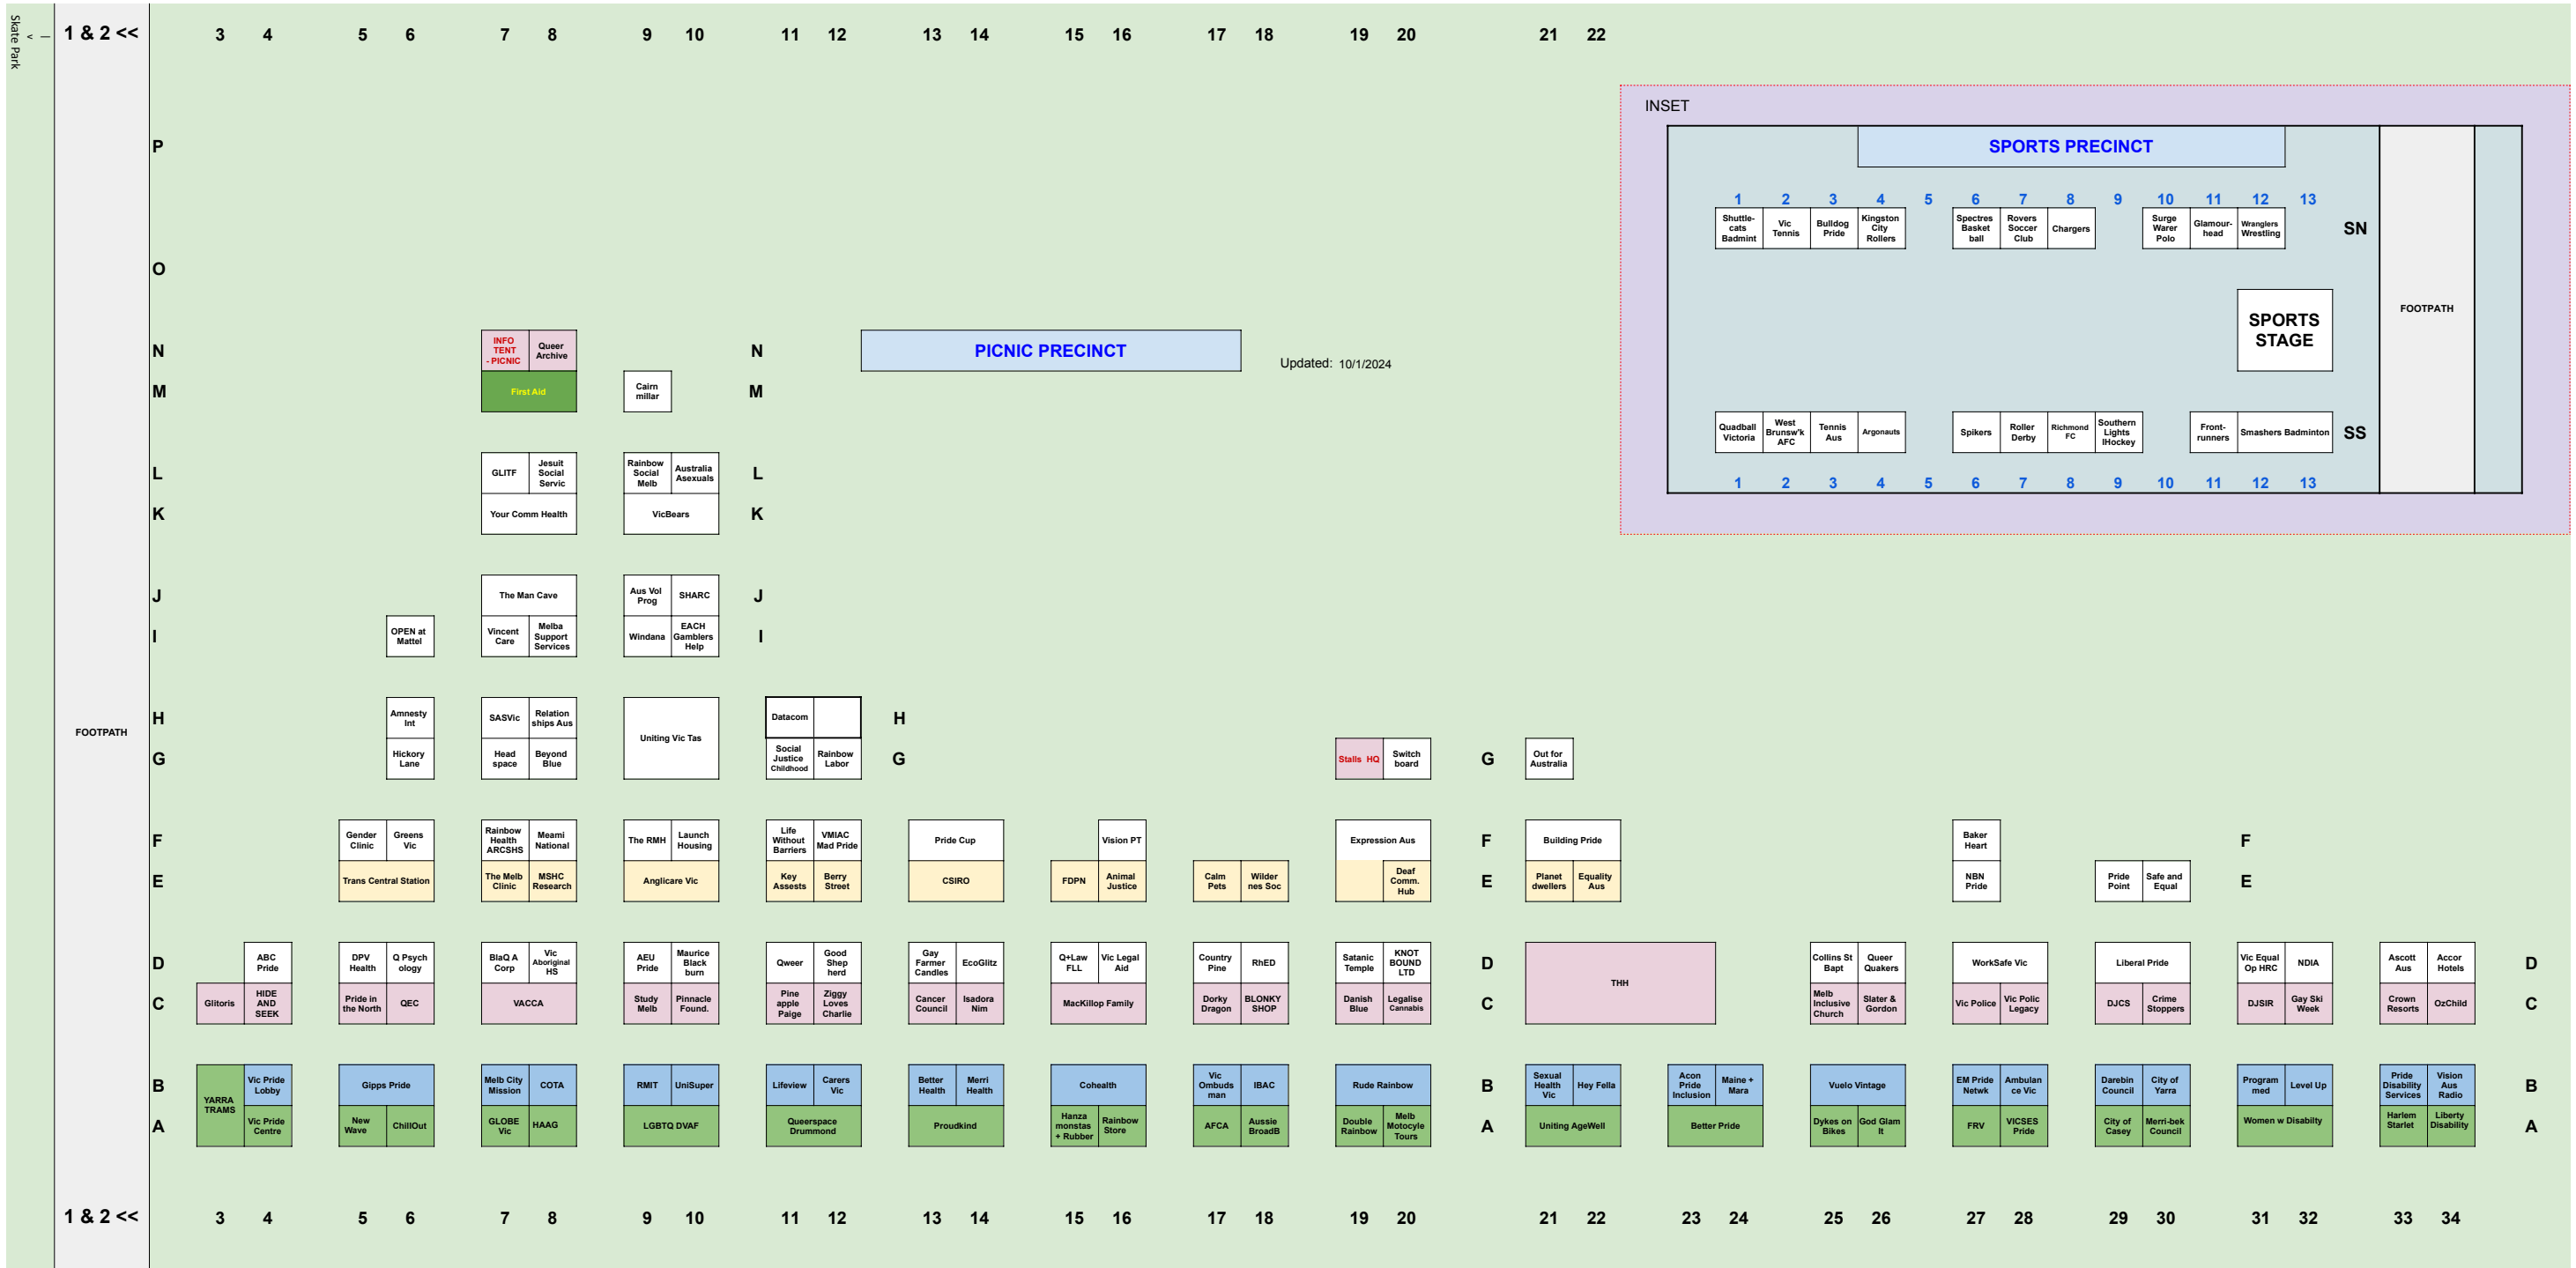

Midsumma Carnival 2024 Stalls

AA Partners north of path: A-B1:Jetstar | A-B2:Melbourne Airport

Partners south of path: AA1:Proud 2 Play | AA2:Adobe | AA2-3:Woolworths | AA3-4:NAB | AA6-7:City of Melbourne | AA8-9:L'Oreal | AA11-12: Wise Employment | AA14-15:Glamazon | AA16:City of Port Phillip | AA17: Star Observer | AA18-19: JOY Media

INSET

Partners near Skate Park (top left): P2:Seek | O2:RACV | M-N2:No. 1 Fertility | K-L2:AGL