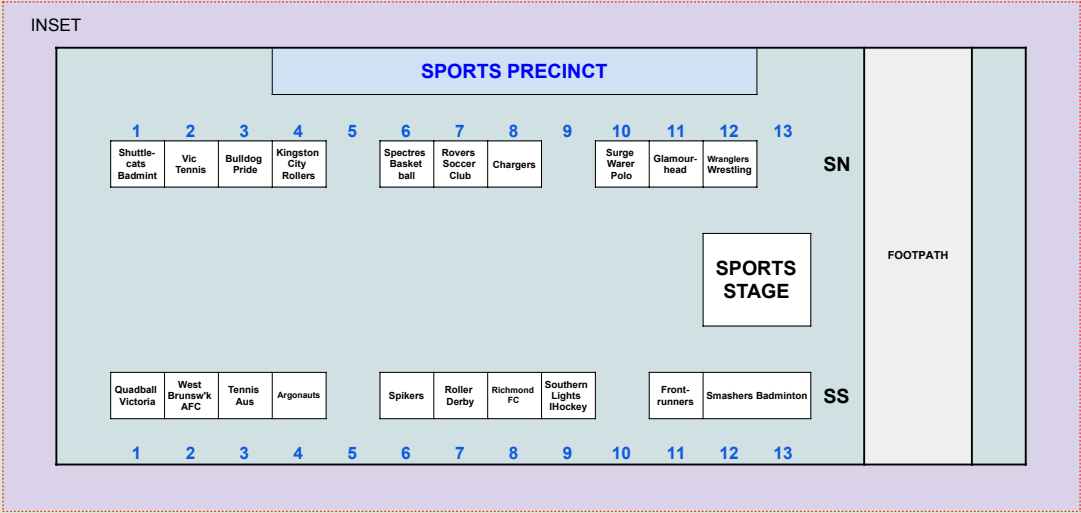

Midsumma Carnival 2024 Stalls

AA Partners north of path: A-B1:Jetstar | A-B2:Melbourne Airport

Partners south of path: AA1:Proud 2 Play | AA2:Adobe | AA2-3:Woolworths | AA3-4:NAB | AA6-7:City of Melbourne | AA8-9:L'Oreal | AA11-12: Wise Employment | AA14-15:Glamazon | AA16:City of Port Phillip | AA17: Star Observer | AA18-19: JOY Media

INSET

Partners near Skate Park (top left): P2:Seek | O2:RACV | M-N2:No. 1 Fertility | K-L2:AGL