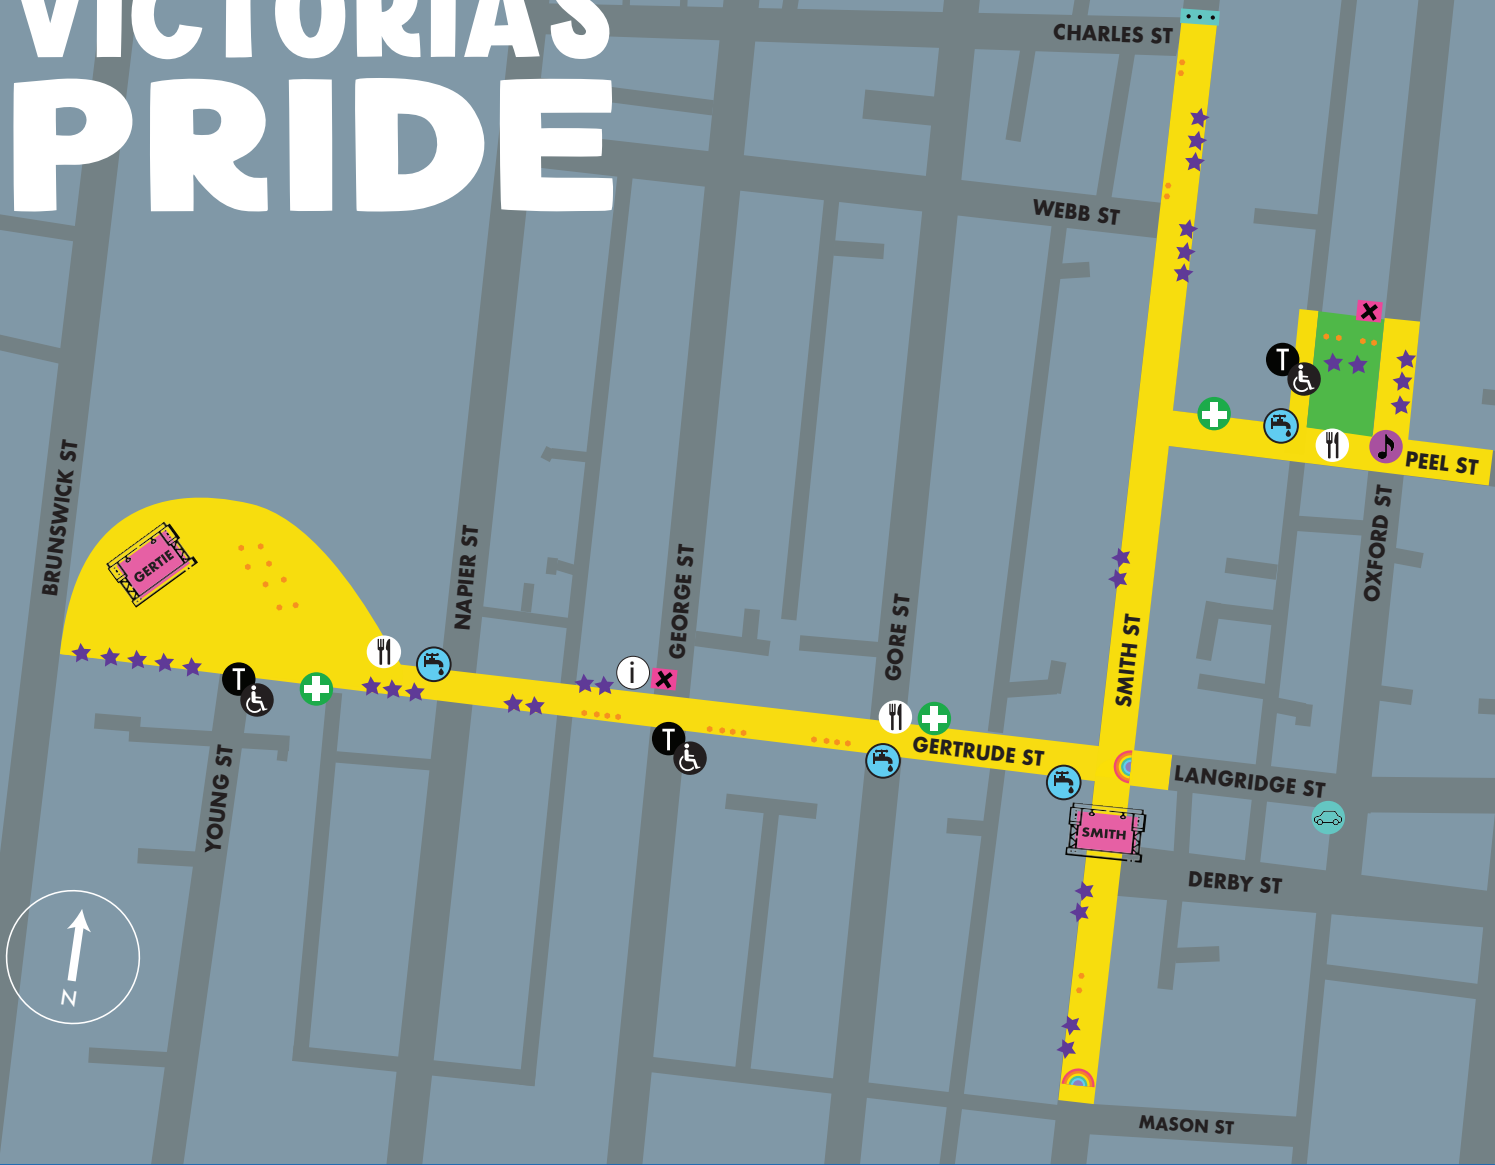

VICTORIA'S PRIDE

Gertrude St + Smith St

#midsumma
midsumma.org.au

- | | | | |
|--|---------------------|--|-------------------|
| | Accessible Drop-Off | | RideShare Zone |
| | Food Vendors | | Activation Space |
| | First Aid | | Caravan Sounds |
| | Community Stalls | | Picnic Tables |
| | Toilets | | Performance Stage |
| | Accessible Toilet | | Event Precinct |
| | Free Drinking Water | | Information Tent |