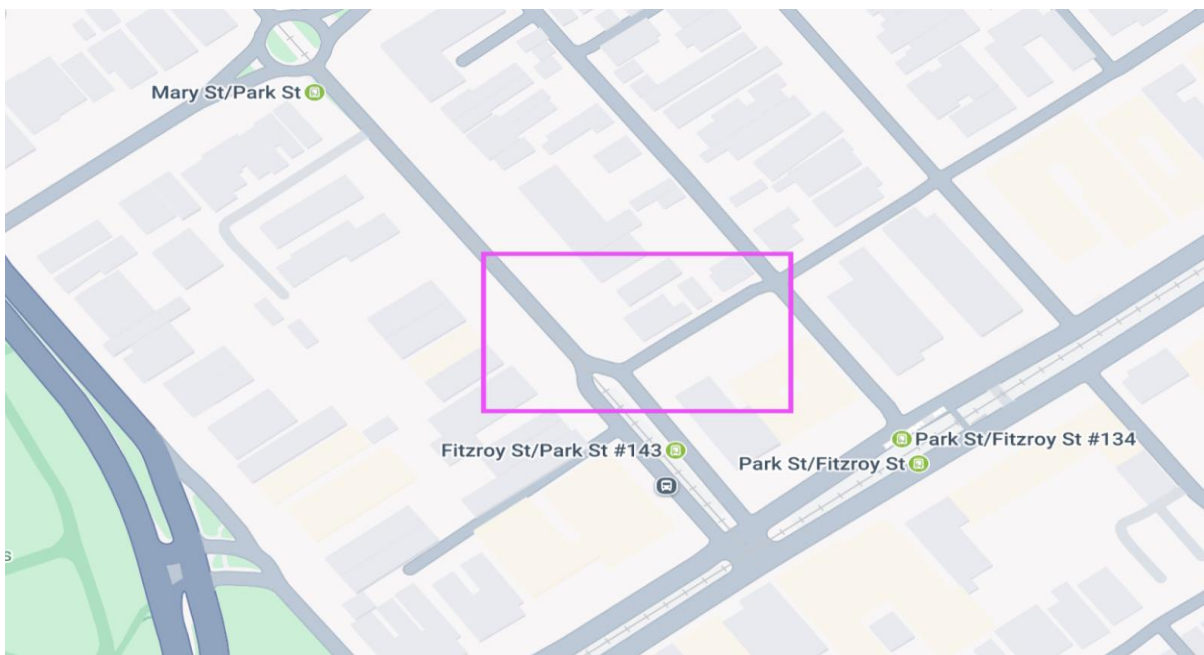

1. Marchers accessible drop off point

Intersection of Lakeside Drive and Fitzroy Street (North side of tram stop 16)

- Accessed via
 - o Left turn from Lakeside Drive
 - o Right turn from Princess Street
 - o U-turn on Fitzroy Street

2. Attendees drop off point

Intersection Canterbury Road and Fitzroy Street

- Accessed via
 - o U-turn on Canterbury Road

3. Accessible viewing area

Tram stop 134 – at the intersection of Fitzroy Street and Park Lane

4. Accessible drop-off point (attendees)

Corner of Park Lane and West Beach Road

- Enter via Park Lane and turn left into West Beach Rd.
- Closed after 10:30am

5. Accessible pick-up point

Roundabout on Pier Road

100m towards the beach from the central rotunda in Catani Gardens