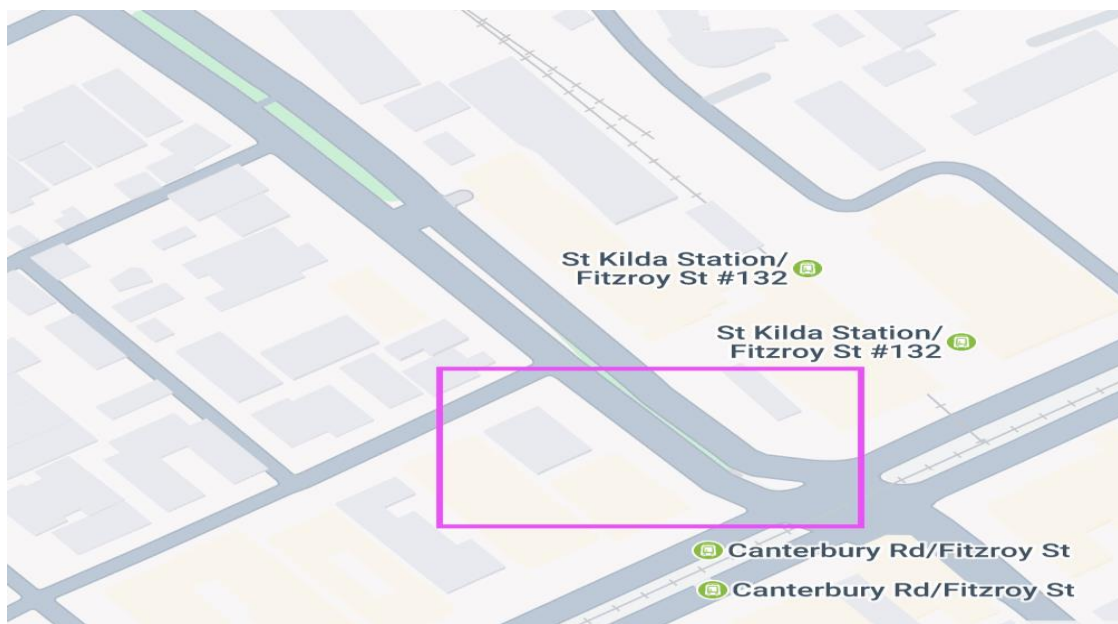

1. Marchers accessible drop off point

Intersection of Lakeside Drive and Fitzroy Street (North side of tram stop 16)

- Accessed via
 - o Left turn from Lakeside Drive
 - o Right turn from Princess Street
 - o U-turn on Fitzroy Street

2. Attendees drop off point

Intersection Canterbury Road and Fitzroy Street

- Accessed via
 - o U-turn on Canterbury Road

3. Accessible viewing area

Tram stop 134 – at the intersection of Fitzroy Street and Park Lane

4. Accessible drop-off point (attendees)

Corner of Park Lane and West Beach Road

- Enter via Park Lane and turn left into West Beach Rd.
- Closed after 10:30am

5. Accessible pick-up point

Roundabout on Pier Road

100m towards the beach from the central rotunda in Catani Gardens