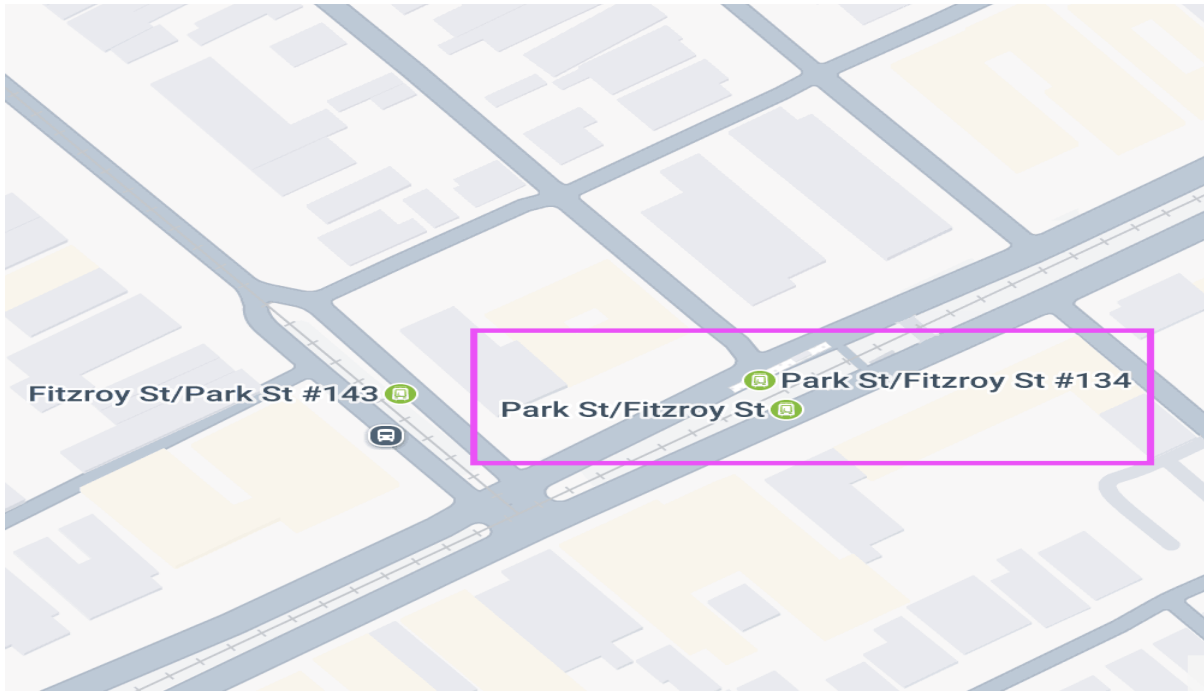

1. Marchers accessible drop off point

Intersection of Lakeside Drive and Fitzroy Street (North side of tram stop 16)

- Accessed via
 - o Left turn from Lakeside Drive
 - o Right turn from Princess Street
 - o U-turn on Fitzroy Street

2. Attendees drop off point

Intersection Canterbury Road and Fitzroy Street

- Accessed via
 - o U-turn on Canterbury Road

3. Accessible viewing area

Tram stop 134 – at the intersection of Fitzroy Street and Park Lane

4. Accessible drop-off point (attendees)

Corner of Park Lane and West Beach Road

- Enter via Park Lane and turn left into West Beach Rd.
- Closed after 10:30am

5. Accessible pick-up point

Roundabout on Pier Road

100m towards the beach from the central rotunda in Catani Gardens