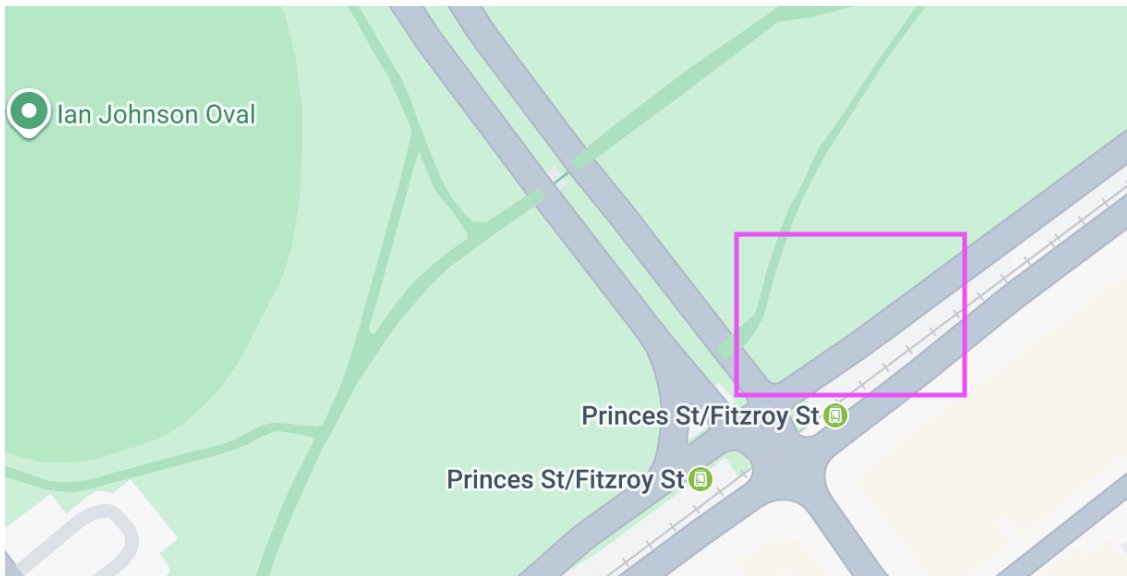

1. Marchers accessible drop off point

Intersection of Lakeside Drive and Fitzroy Street (North side of tram stop 16)

- Accessed via
 - o Left turn from Lakeside Drive
 - o Right turn from Princess Street
 - o U-turn on Fitzroy Street

2. Attendees drop off point

Intersection Canterbury Road and Fitzroy Street

- Accessed via
 - o U-turn on Canterbury Road

3. Accessible viewing area

Tram stop 134 – at the intersection of Fitzroy Street and Park Lane

4. Accessible drop-off point (attendees)

Corner of Park Lane and West Beach Road

- Enter via Park Lane and turn left into West Beach Rd.
- Closed after 10:30am

5. Accessible pick-up point

Roundabout on Pier Road

100m towards the beach from the central rotunda in Catani Gardens